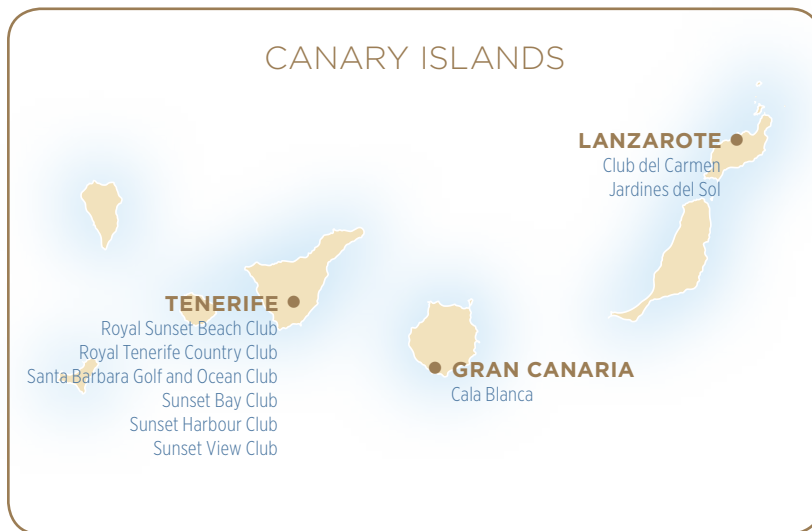

CONTINENTAL EUROPE and BEYOND

Pestana Miramar

Village Heights Golf Resort

MAP LEGEND: ■ Diamond Managed Resorts ■ Club Affiliated Resorts

● **GUDBRANDSDALEN**
Gålå Fjellgrend

NORWAY

● **CONNELLES**
La Résidence Normande
Le Manoir des Deux Amants