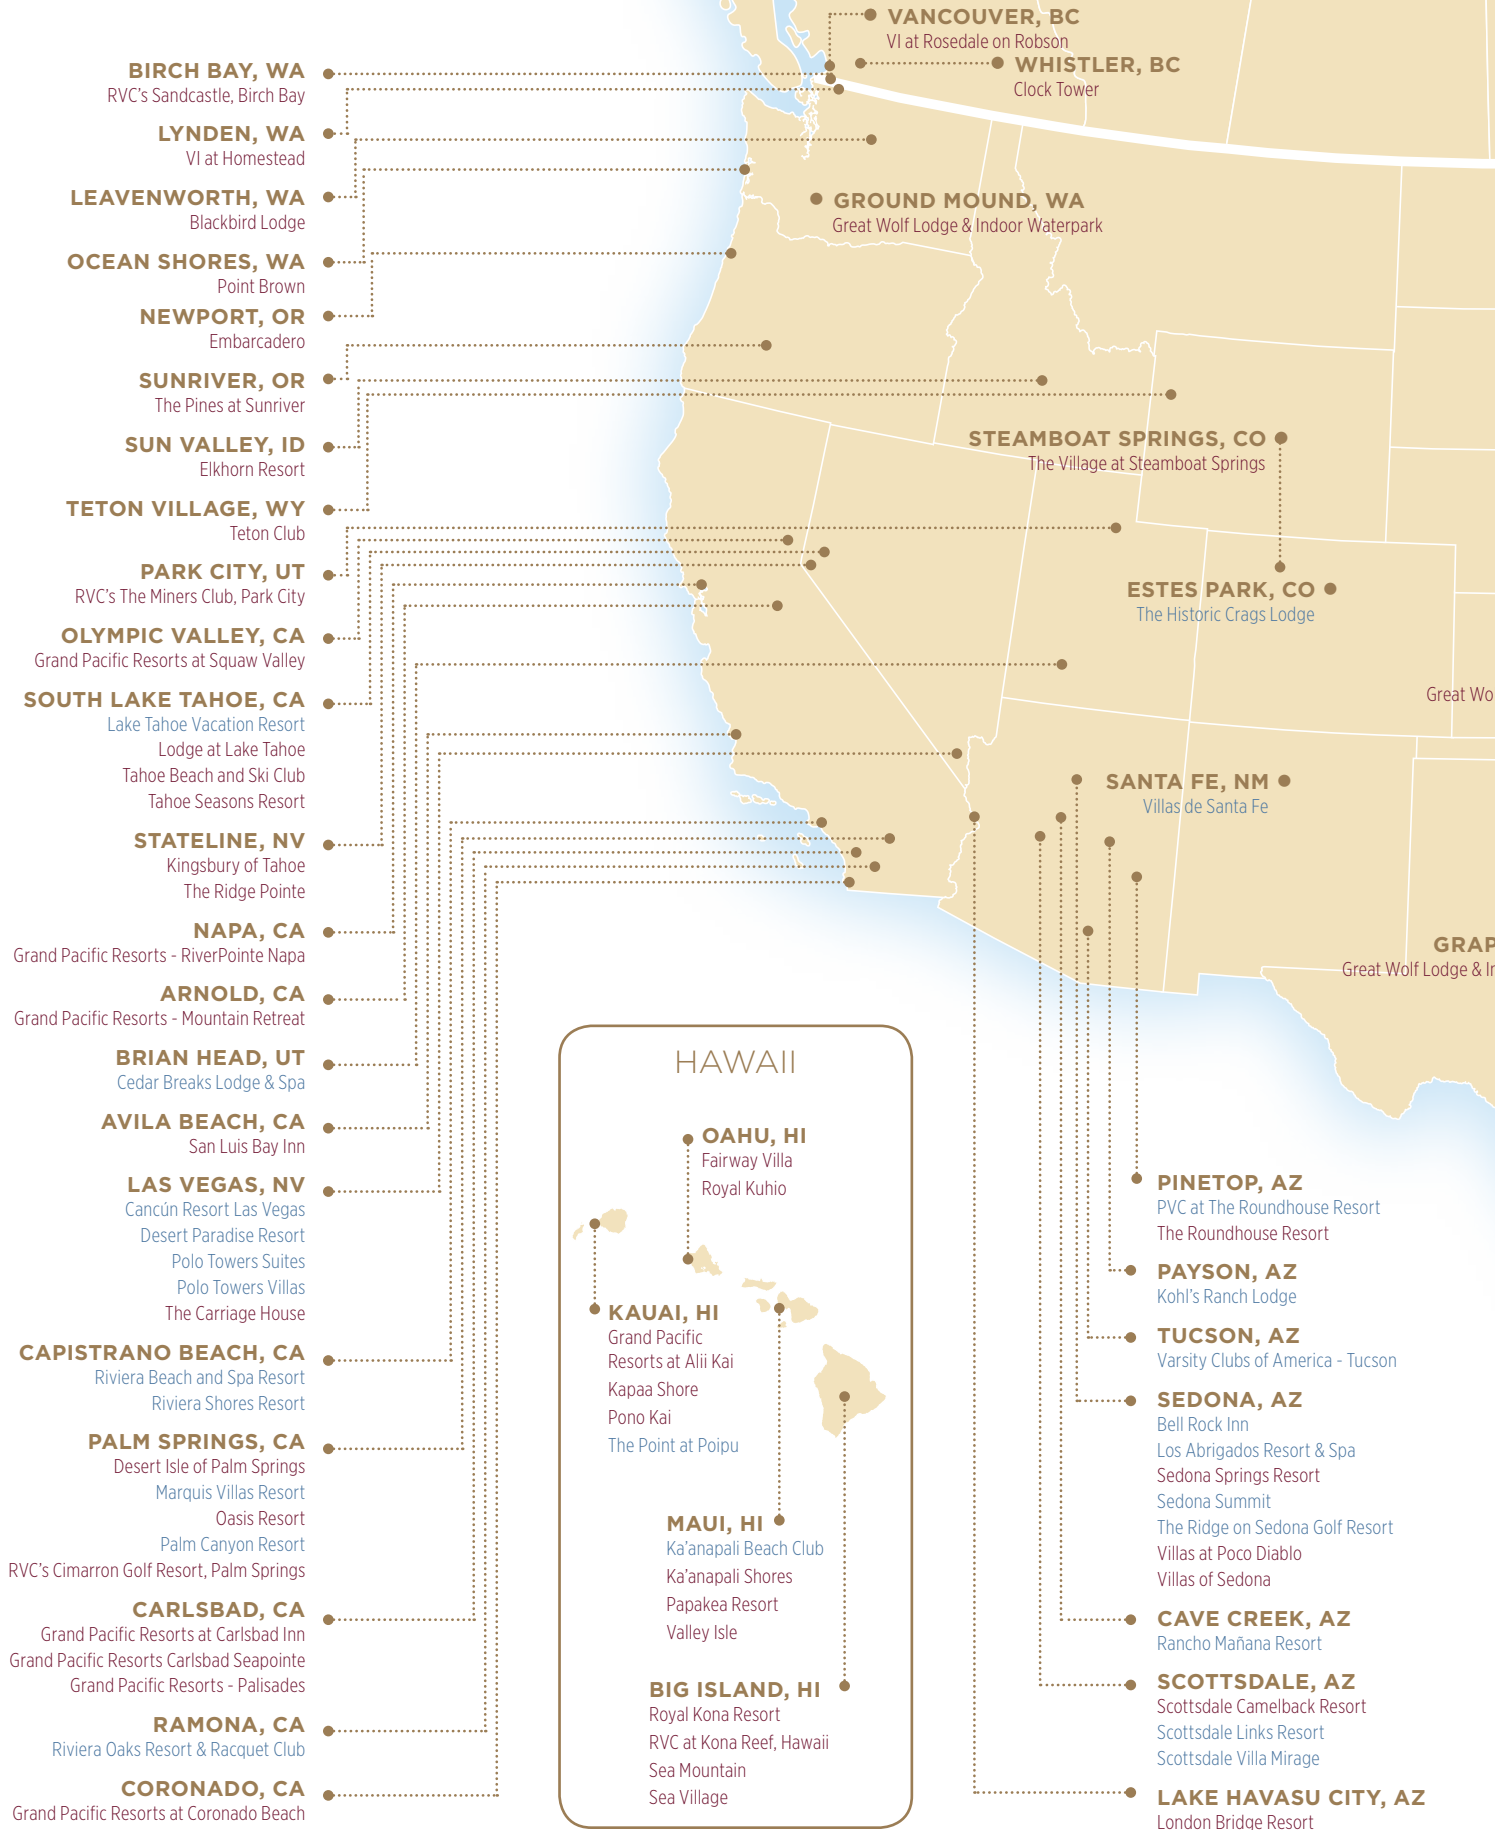

UNITED STATES

BRITISH COLUMBIA